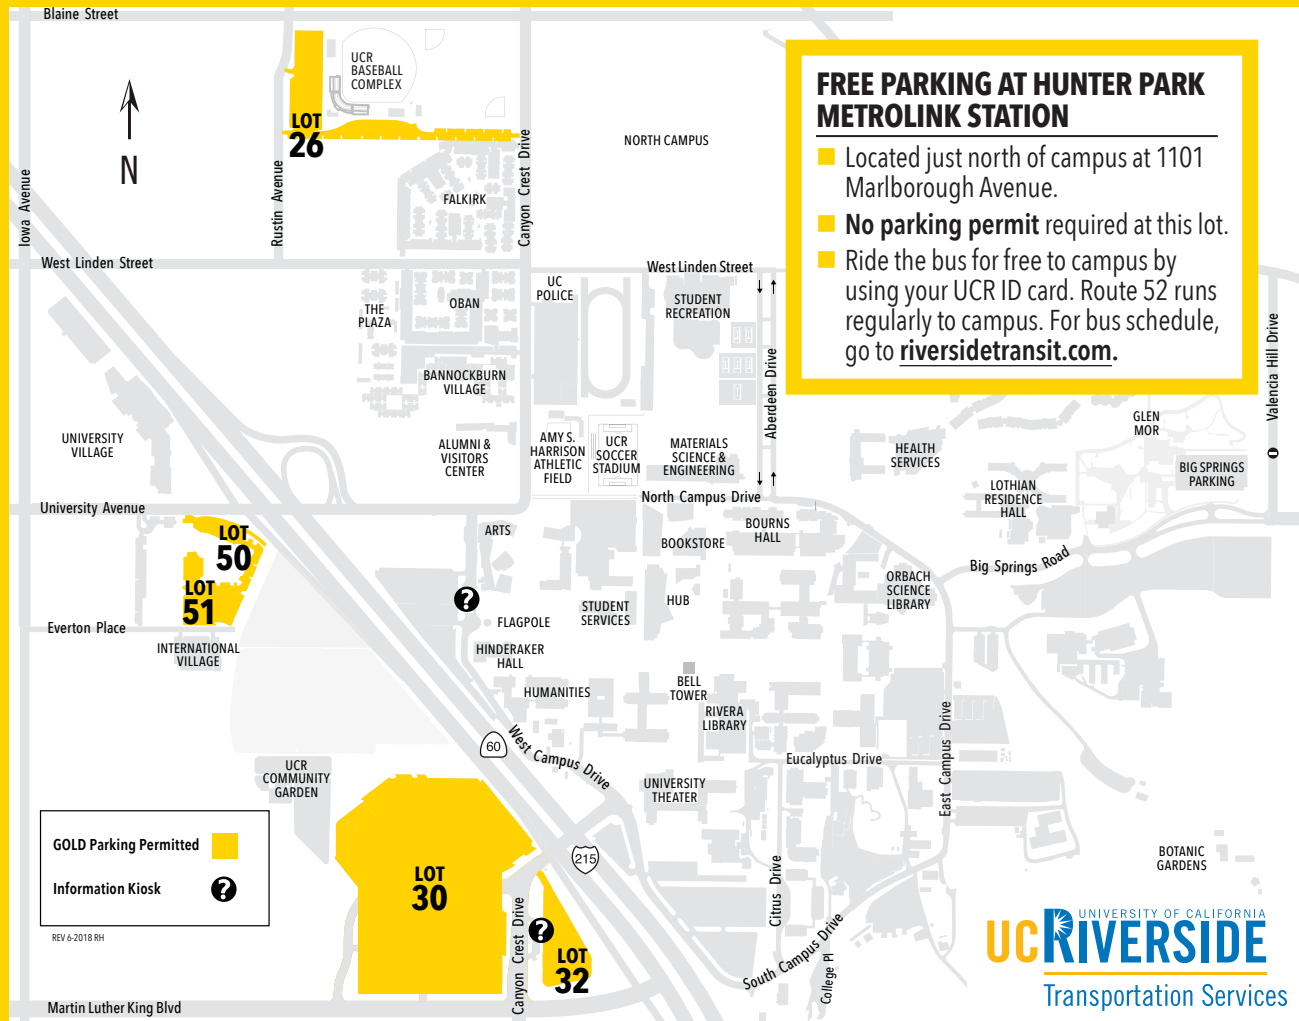

# Welcome to UC Riverside Transportation Services

*Your experience while at UCR is important to us.*

## **PARKING AND AVOIDING CITATIONS**

1. Permit valid only in Gold Lots designated on the map.
2. Your permit is valid in select Red or Blue Lots after 6pm Monday through Friday, and all day on weekends (excludes Pay-By-Space and Reserved spaces.)
3. Your permit must be clearly displayed on your rearview mirror or dashboard.
4. You must park in a space designated by painted lines.
5. You must park head first into a space, with the flow of traffic.
6. Do not park in ADA Disabled space unless you have a State Disabled Placard/Plate.
7. Do not park in Reserved Spaces, Pay-By-Space or Visitor Spaces.
8. Do not park in Housing Lots.
9. Do not park or stop in red zones, fire zones, bicycle lanes, walkways or grass areas.
10. Do not alter permit in any manner.

## **FREE PARKING AT HUNTER PARK METROLINK STATION**

1. No parking permit required at this lot.
2. Located just north of campus at corner of Rustin Ave. and Marlborough Ave.
3. Take RTA bus (Route 52) for free to campus with valid UCR ID. Buses run regularly. For current bus schedule, go to [riversidetransit.com](http://riversidetransit.com).

For more information on parking fees, rules & regulations, alternative transportation and other related topics, please visit our website.

Transportation Services  
683 Linden Street  
Riverside, CA 92521  
(951) 827-TAPS (- 8277)  
[transportation.ucr.edu](http://transportation.ucr.edu)