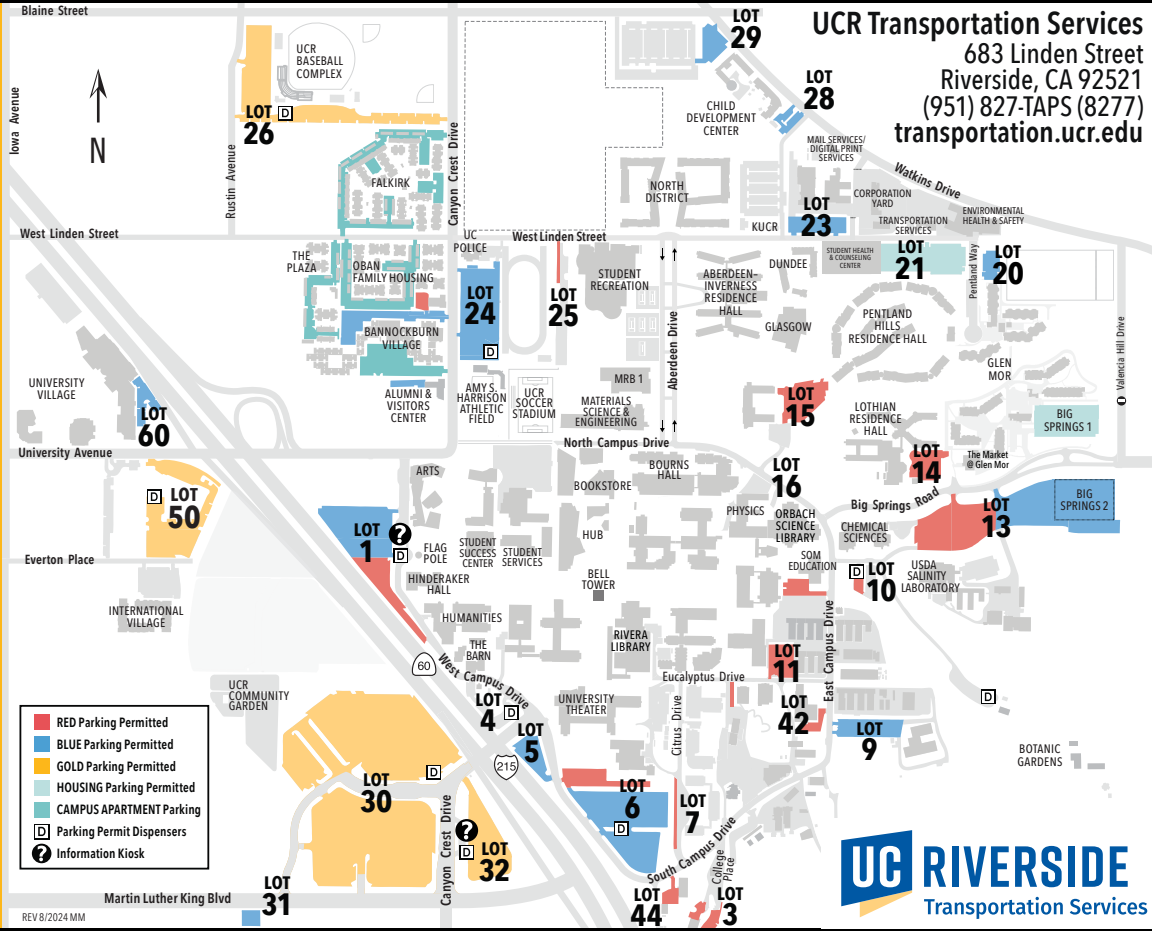

UC RIVERSIDE PARKING

REV 8/2024 MM