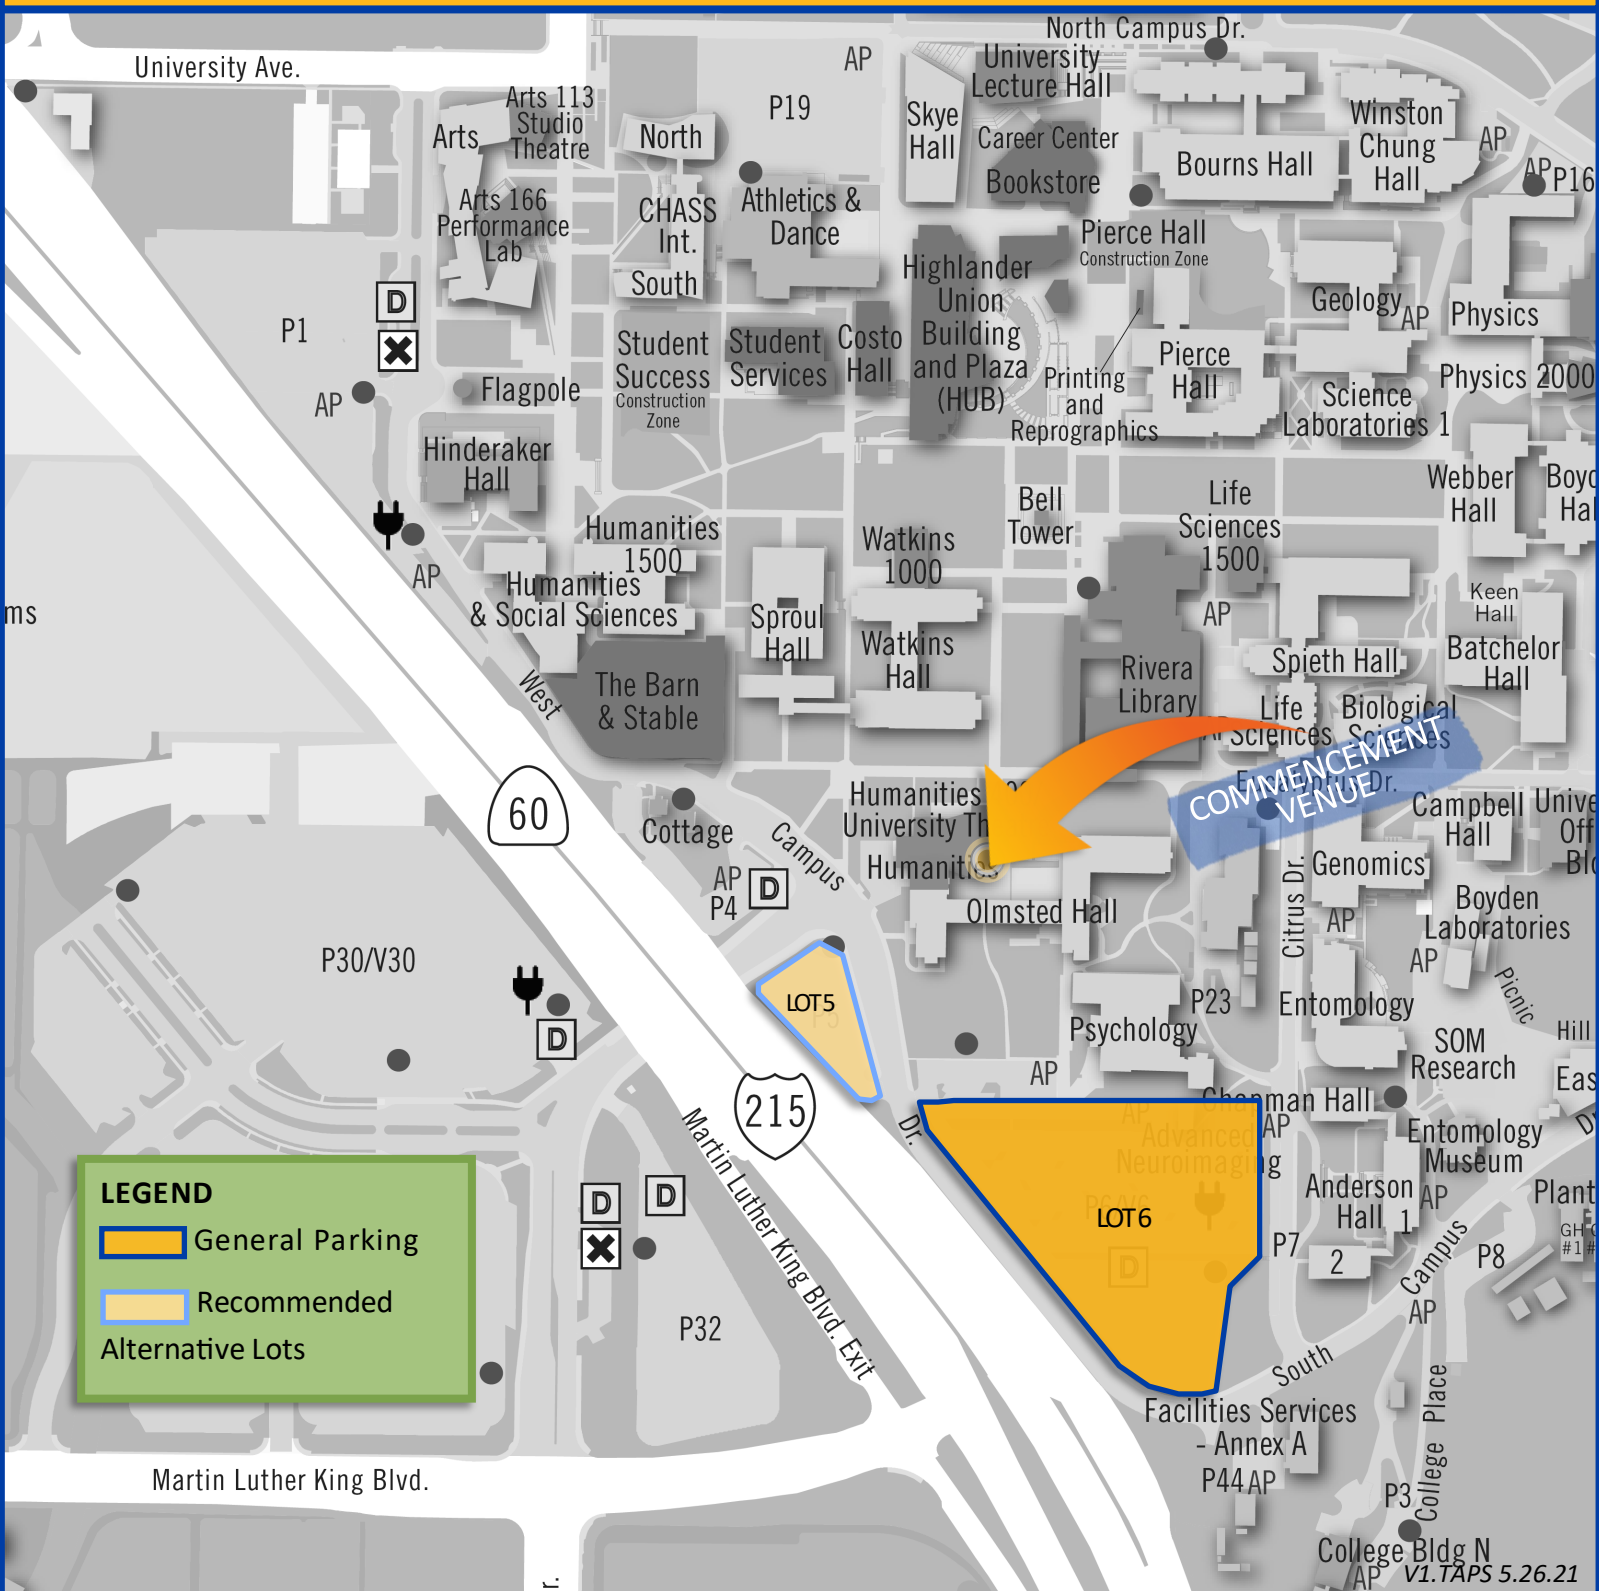

COMMENCEMENT 2021 - Complimentary Parking

LEGEND

-  General Parking
-  Recommended Alternative Lots

COMMENCEMENT VENUE

215

60

Martin Luther King Blvd.

LOT6

LOT5