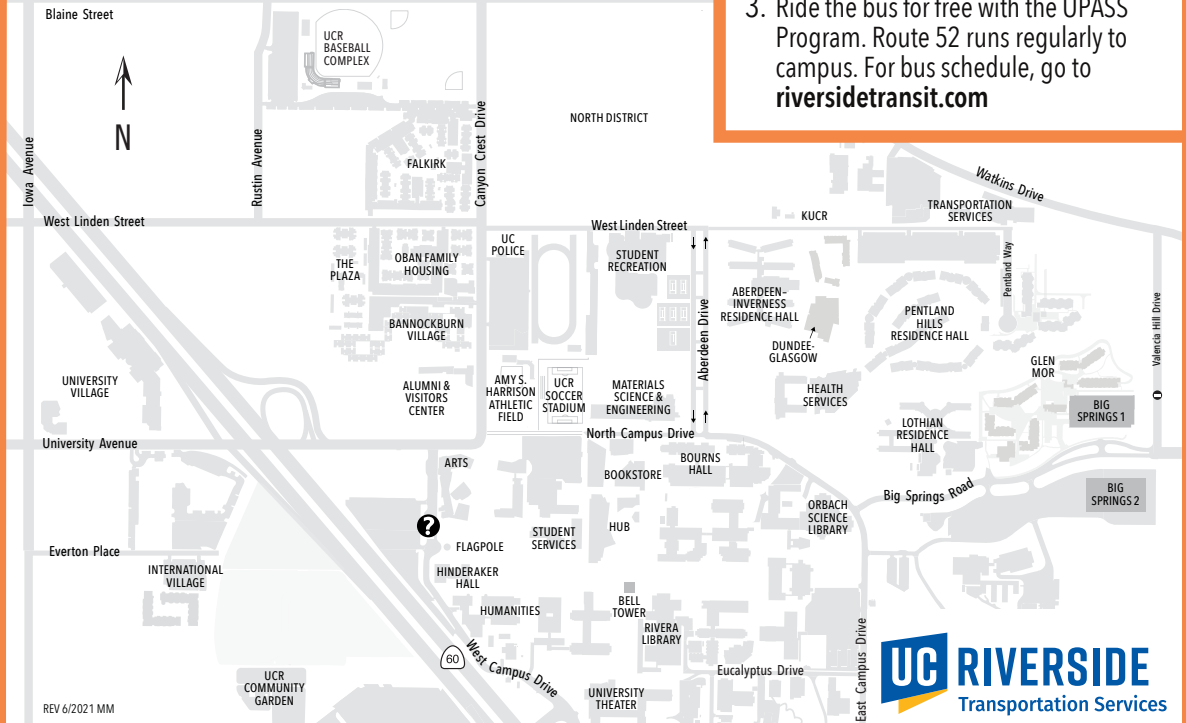

ORANGE PERMIT PARKING

UCR Transportation Services
683 Linden Street
Riverside, CA 92521
(951) 827-TAPS (8277)
transportation.ucr.edu

FREE PARKING AT HUNTER PARK METROLINK STATION

1. Located just north of campus at 1101 Marlborough Avenue.
2. **No parking permit** required at this lot.
3. Ride the bus for free with the UPASS Program. Route 52 runs regularly to campus. For bus schedule, go to riversidetransit.com

Welcome to UC Riverside Transportation Services

Your experience while at UCR is important to us.

UCR now uses Automated License Plate Recognition. Your parking permit is linked to your license plate.

PARKING AND AVOIDING CITATIONS

1. Permit valid only in Orange Lots Mon-Fri 6am-5pm in designated spaces in the Gethsemane Church parking lot at 891 Blaine Street (on the corner of Canyon Crest Drive and Blaine Street).
2. Your permit is valid in select Blue Lots after 6pm Monday through Friday, and all day on weekends (excludes Pay-By-Space and Reserved spaces).
3. Your license plate must be linked to your permit.
4. You must park in a space designated by painted lines.
5. Your license plate must remain visible from the drive aisle.
6. Do not park in ADA Disabled space unless you have a State Disabled Placard/Plate.
7. Do not park in Reserved Spaces, Pay-By-Space or Visitor Spaces.
8. Do not park in Housing Lots.
9. Do not park or stop in red zones, fire zones, bicycle lanes, walkways or grass areas.

For more information on parking fees, rules & regulations, alternative transportation and other related topics, please visit our website.

Transportation Services
683 Linden Street
Riverside, CA 92521
(951) 827-TAPS (-8277)
transportation.ucr.edu