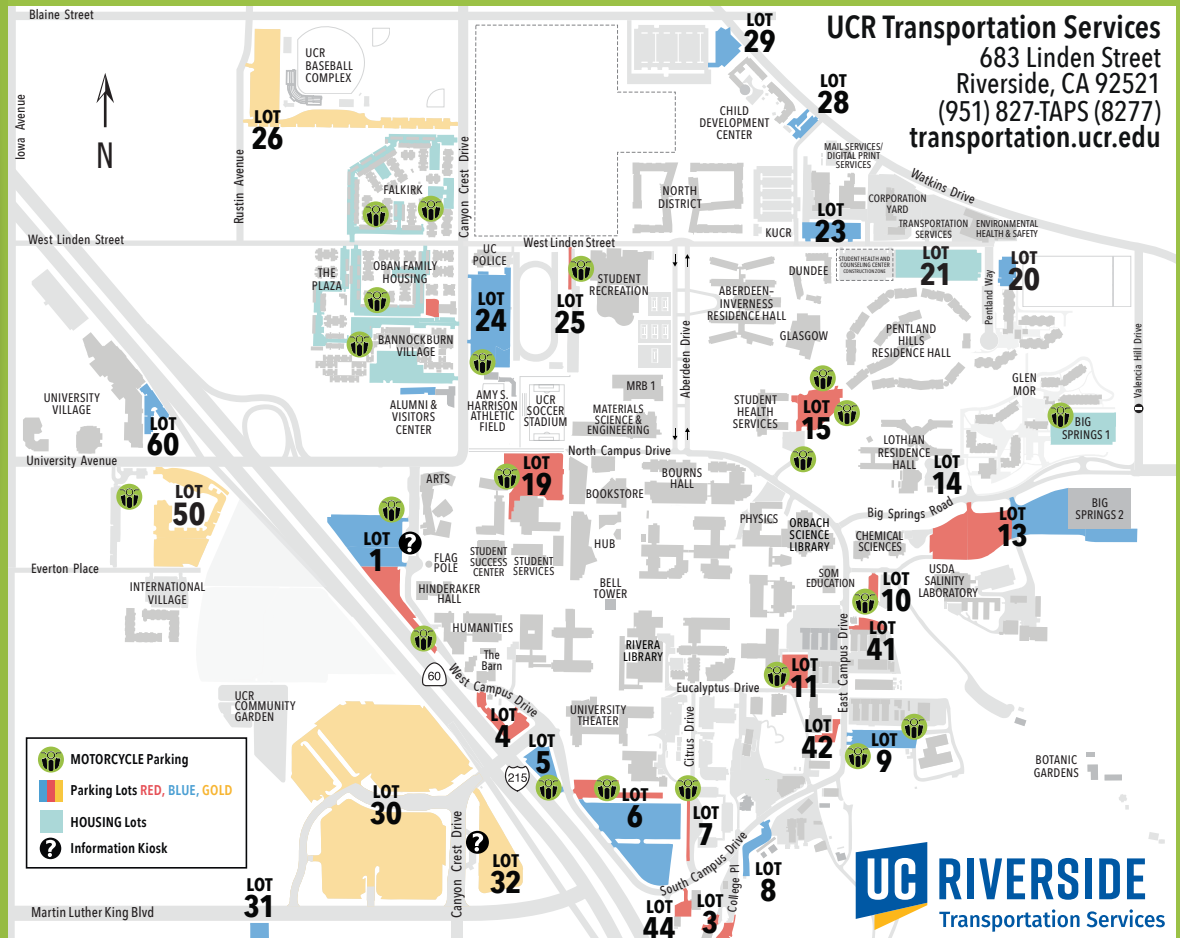

# MOTORCYCLE PERMIT PARKING

**UCR Transportation Services**  
683 Linden Street  
Riverside, CA 92521  
(951) 827-TAPS (8277)  
[transportation.ucr.edu](http://transportation.ucr.edu)

## Welcome to UC Riverside Transportation Services

*Your experience while at UCR is important to us.*

**UCR now uses Automated License Plate Recognition. Your parking permit is linked to your license plate.**

### **PARKING AND AVOIDING CITATIONS**

1. Permit valid only in in motorcycle parking designated on the map.
2. You must park in a space designated by painted lines.
3. Do not park or stop in red zones, fire zones, bicycle lanes, walkways or grass areas.

For more information on parking fees, rules & regulations, alternative transportation and other related topics, please visit our website.

Transportation Services  
683 Linden Street  
Riverside, CA 92521  
(951) 827-TAPS (-8277)  
[transportation.ucr.edu](http://transportation.ucr.edu)