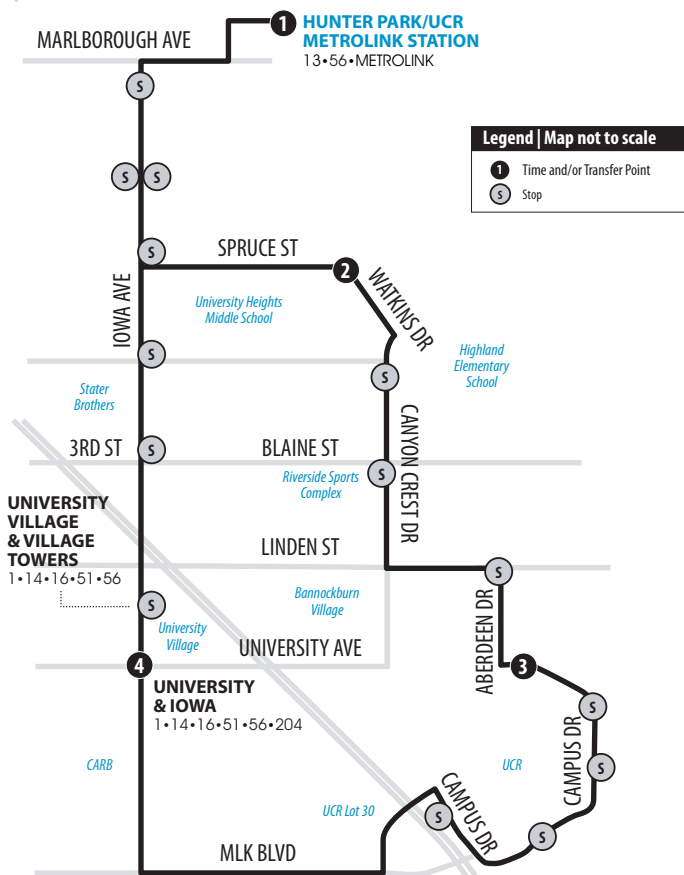

# 56

## HUNTER PARK-UCR LOOP HUNTER PARK/UCR METROLINK STATION - UNIVERSITY VILLAGE - UCR

Routing and timetables  
subject to change.  
Rutas y horarios son  
sujetos a cambios.

No service on weekends or: Memorial Day, Independence Day, Labor Day, Thanksgiving Day, Christmas Day and New Year's Day.

A.M. times are in PLAIN, P.M. times are in BOLD | Times are approximate.

HUNTER PARK/UCR METROLINK STATION	WATKINS & SPRUCE	N. CAMPUS & ABERDEEN	IOWA & UNIVERSITY	HUNTER PARK/UCR METROLINK STATION
1	2	3	4	1
6:00	6:07	6:16	6:29	6:40
6:45	6:52	7:01	7:14	7:25
7:30	7:37	7:46	7:59	8:10
8:15	8:22	8:31	8:44	8:55
9:15	9:22	9:31	9:44	9:55
10:00	10:07	10:16	10:29	10:40
10:45	10:52	11:01	11:14	11:25
11:30	11:37	11:46	11:59	<b>12:10</b>
<b>12:15</b>	<b>12:22</b>	<b>12:31</b>	<b>12:44</b>	<b>12:55</b>
<b>1:00</b>	<b>1:07</b>	<b>1:16</b>	<b>1:29</b>	<b>1:40</b>
<b>1:45</b>	<b>1:52</b>	<b>2:01</b>	<b>2:14</b>	<b>2:25</b>
<b>2:30</b>	<b>2:37</b>	<b>2:46</b>	<b>2:59</b>	<b>3:10</b>
<b>3:15</b>	<b>3:22</b>	<b>3:31</b>	<b>3:44</b>	<b>3:55</b>
<b>4:00</b>	<b>4:07</b>	<b>4:16</b>	<b>4:29</b>	<b>4:40</b>
<b>4:45</b>	<b>4:52</b>	<b>5:01</b>	<b>5:14</b>	<b>5:25</b>
<b>5:30</b>	<b>5:37</b>	<b>5:46</b>	<b>5:59</b>	<b>6:10</b>
<b>6:15</b>	<b>6:22</b>	<b>6:31</b>	<b>6:44</b>	<b>6:55</b>