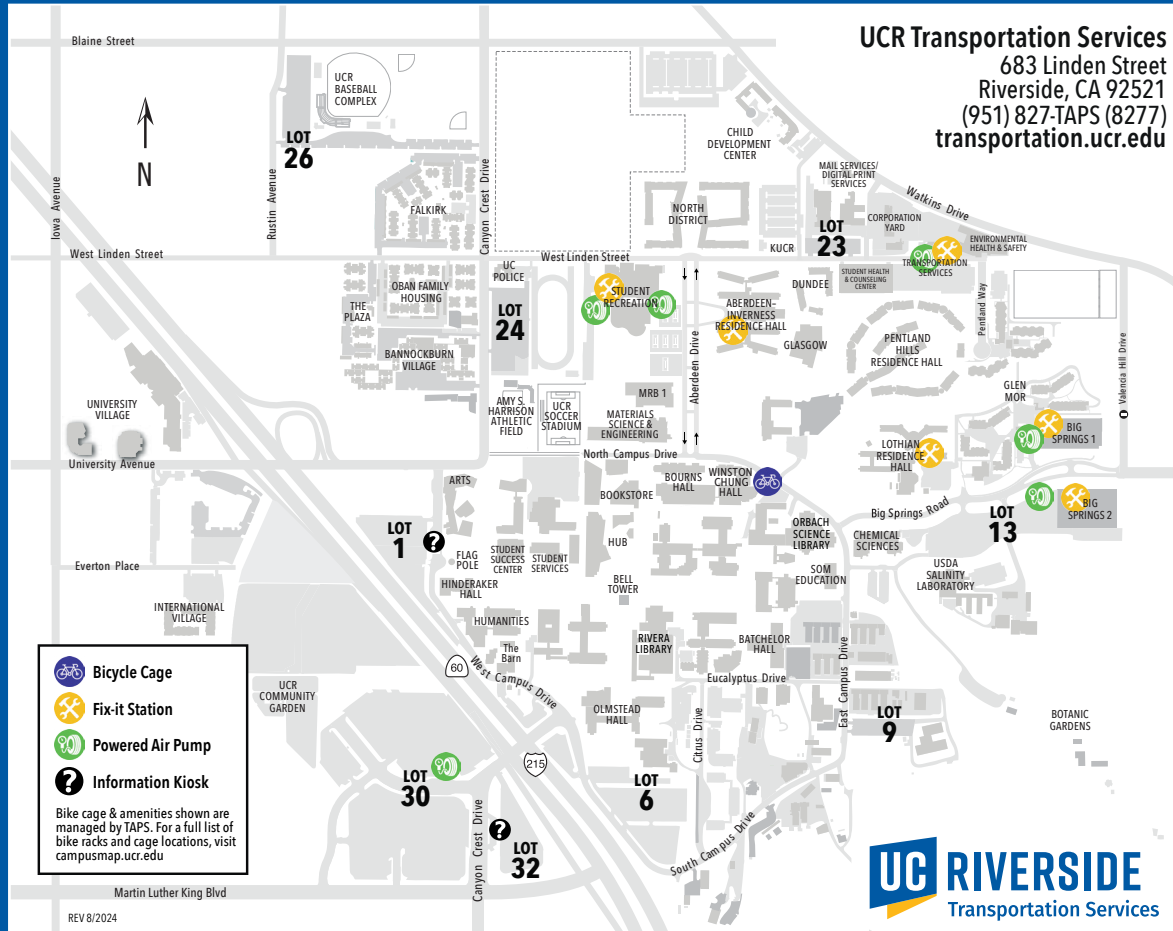

# BICYCLE CAGE & AMENITIES

UCR Transportation Services  
 683 Linden Street  
 Riverside, CA 92521  
 (951) 827-TAPS (8277)  
[transportation.ucr.edu](http://transportation.ucr.edu)

**Bicycle Cage**

**Fix-it Station**

**Powered Air Pump**

**Information Kiosk**

Bike cage & amenities shown are managed by TAPS. For a full list of bike racks and cage locations, visit [campusmap.ucr.edu](http://campusmap.ucr.edu)

Martin Luther King Blvd