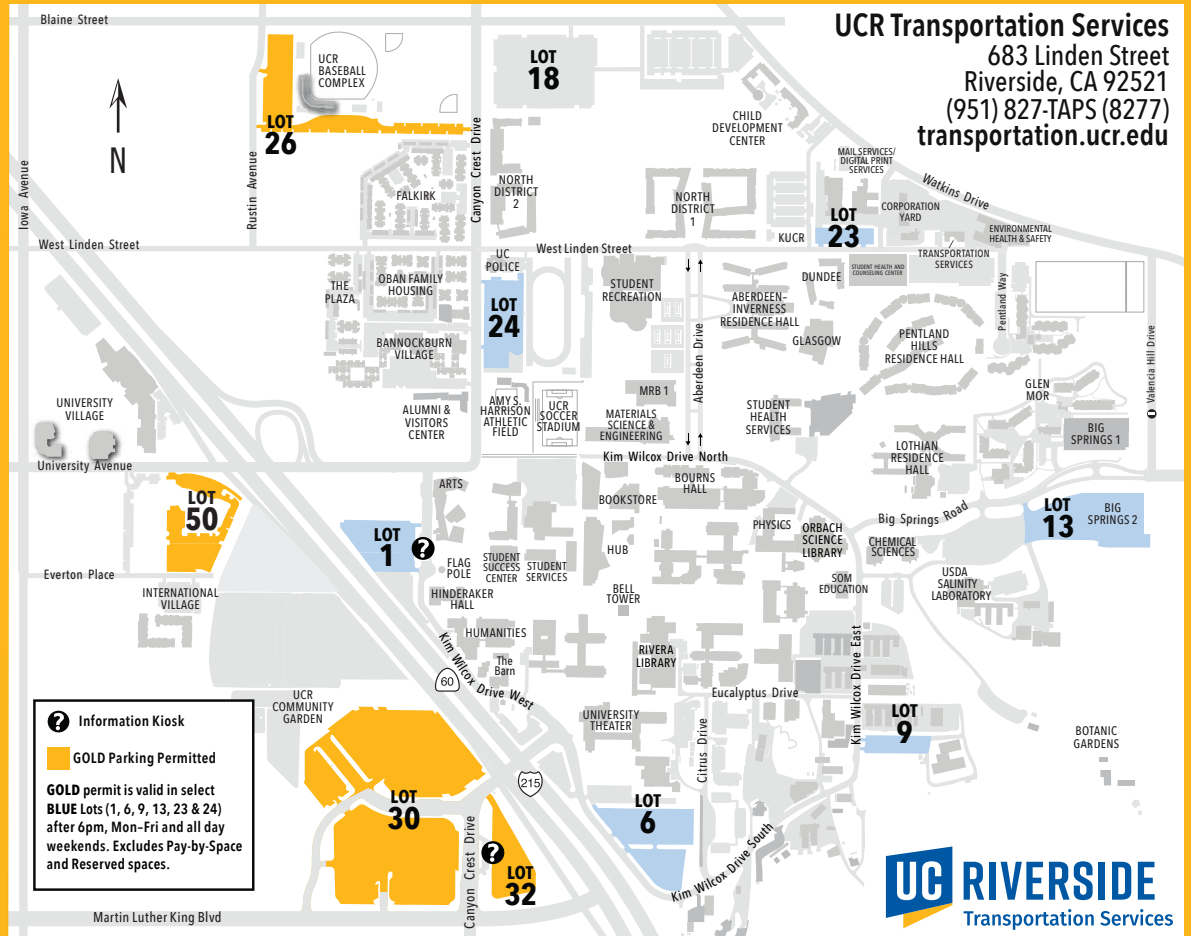

GOLD PERMIT PARKING

Welcome to UC Riverside Transportation Services

Your experience while at UCR is important to us.

UCR uses Automated License Plate Recognition. Your parking permit is linked to your license plate.

PARKING AND AVOIDING CITATIONS

1. Permit valid only in Gold Lots designated on the map.
2. You may also park in the 90-minute spaces in Lot 25 one time per day.
3. Your permit is valid in select Blue Lots (lots 1, 6, 9, 13, 23 & 24) after 6pm Monday-Friday and all day on weekends.
4. No parking in Lot 26 between 10:30pm-6am.
5. You must park in a space designated by painted lines.
6. Vehicles must display a valid DMV state issued license plate.
7. Your license plate must be legible and not damaged.
8. Your license plate must remain visible from the drive aisle. If parking in angled spaces, the back license plate must be visible from the drive aisle.
9. Do not park in an ADA Disabled space unless you have a State Disabled Placard/Plate.
10. Do not park in Reserved Spaces, Pay-By-Space, Service Vehicle or Visitor Spaces.
11. Do not park in Housing Lots.
12. Do not park or stop in red zones, fire zones, bicycle lanes, walkways or grass areas.

For more information on parking fees, rules & regulations, alternative transportation and other related topics, please visit our website.

Transportation Services
683 Linden Street
Riverside, CA 92521
(951) 827-TAPS (-8277)
transportation.ucr.edu