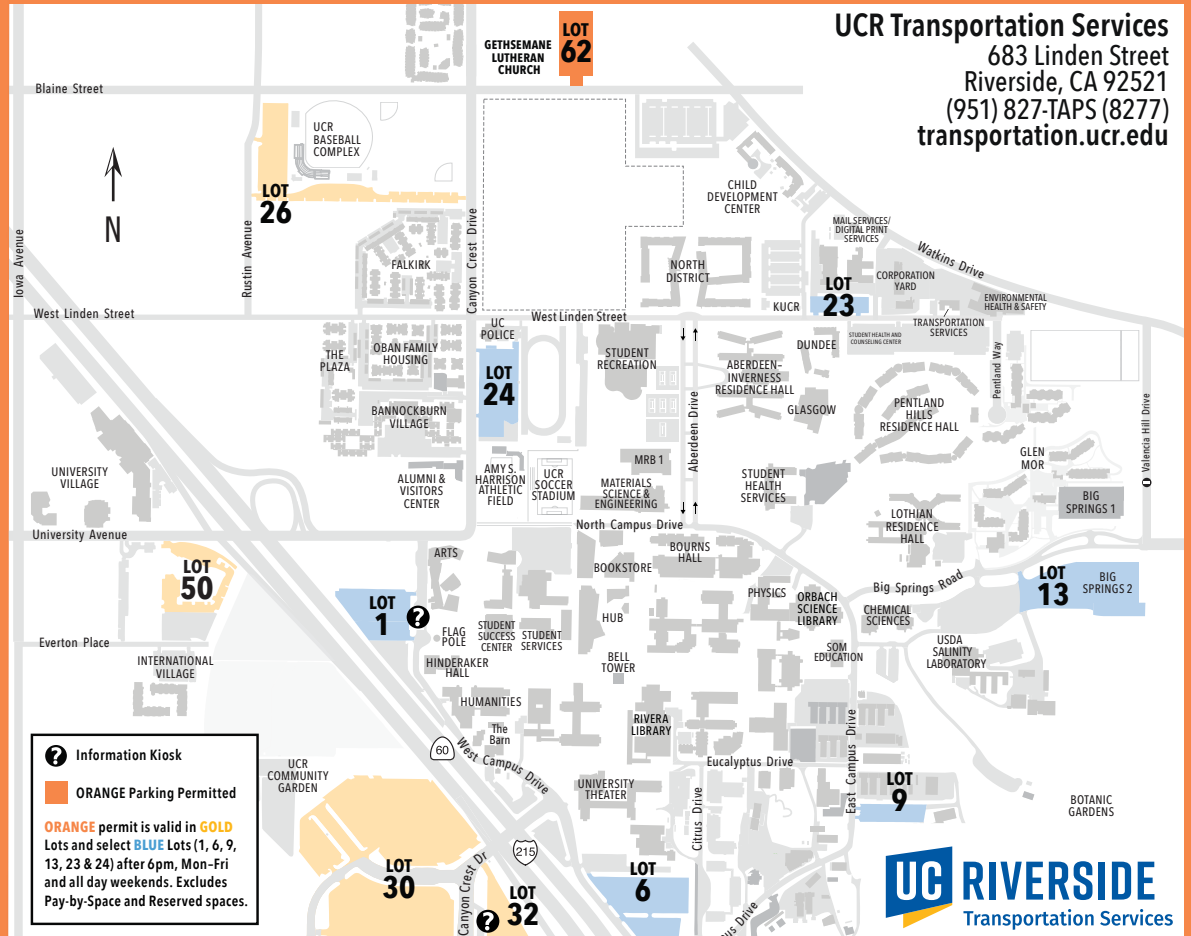

ORANGE PERMIT PARKING

Welcome to UC Riverside Transportation Services

Your experience while at UCR is important to us.

UCR uses Automated License Plate Recognition. Your parking permit is linked to your license plate.

PARKING AND AVOIDING CITATIONS

1. Permit valid only in Lot 62, Mon-Fri 6am-6pm in designated spaces in the Gethsemane Church parking lot at 891 Blaine Street (on the corner of Canyon Crest Drive and Blaine Street).
2. You may also park in the 90-minute spaces in Lot 25 one time per day between 6pm-7am.
3. Your Orange permit is valid in Gold Lots and select Blue Lots (lots 1, 6, 9, 13, 23 & 24) after 6pm Monday-Friday and all day on weekends.
4. You must park in a space designated by painted lines.
5. Vehicles must display a valid DMV state issued license plate.
6. Your license plate must be legible and not damaged.
7. Your license plate must remain visible from the drive aisle. If parking in angled spaces, the back license plate must be visible from the drive aisle.
8. Do not park in an ADA Disabled space unless you have a State Disabled Placard/Plate.
9. Do not park in Reserved Spaces, Pay-By-Space, Service Vehicle or Visitor Spaces.
10. Do not park in Housing Lots.
11. Do not park or stop in red zones, fire zones, bicycle lanes, walkways or grass areas.

For more information on parking fees, rules & regulations, alternative transportation and other related topics, please visit our website.

Transportation Services
683 Linden Street
Riverside, CA 92521
(951) 827-TAPS (-8277)
transportation.ucr.edu