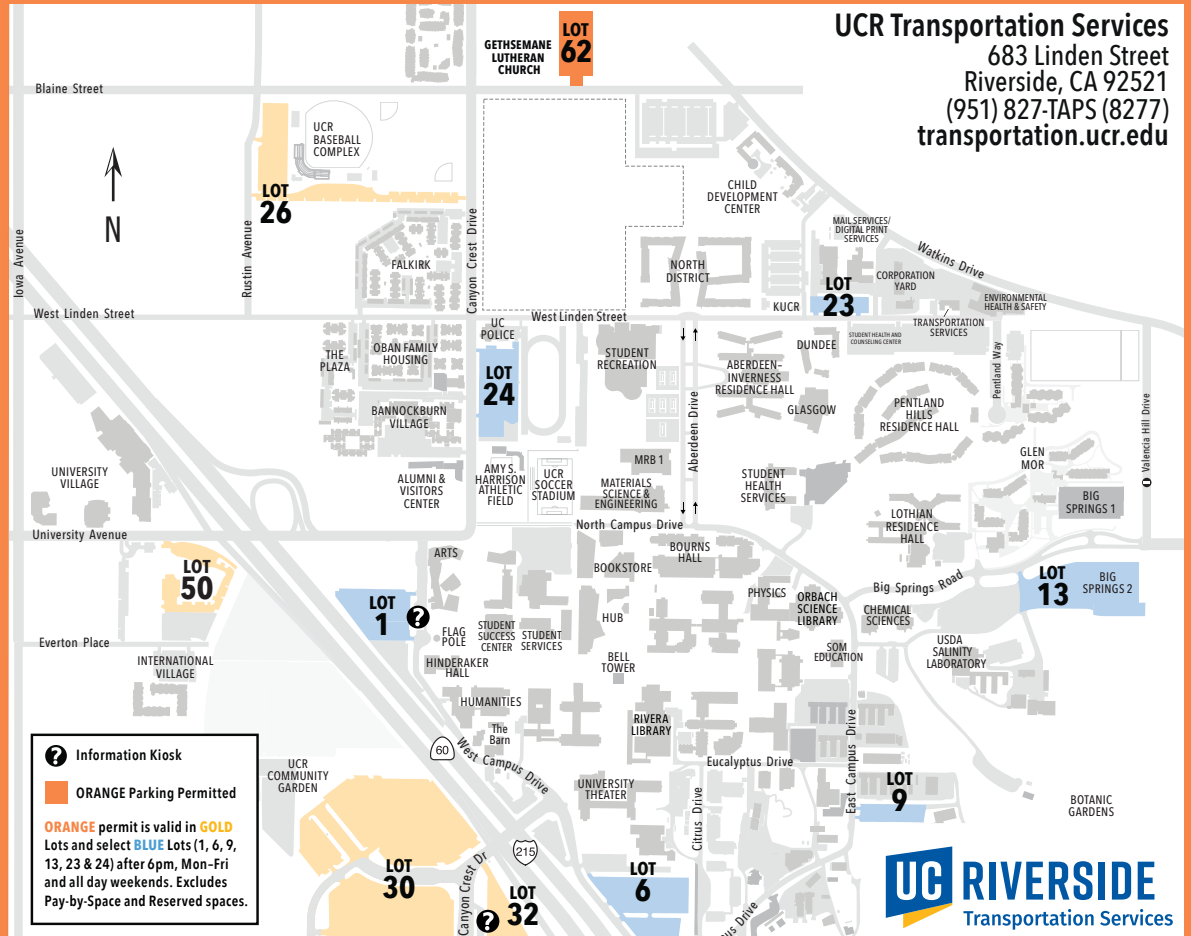

ORANGE PERMIT PARKING

Welcome to UC Riverside Transportation Services

Your experience while at UCR is important to us.

UCR uses Automated License Plate Recognition. Your parking permit is linked to your license plate.

PARKING AND AVOIDING CITATIONS

1. Permit valid only in Lot 62, Mon-Fri 6am-6pm in designated spaces in the Gethsemane Church parking lot at 891 Blaine Street (on the corner of Canyon Crest Drive and Blaine Street).
2. You may also park in the 90-minute spaces in Lot 25 one time per day between 6pm-7am.
3. Your Orange permit is valid in Gold Lots and select Blue Lots (lots 1, 6, 9, 13, 23 & 24) after 6pm Monday-Friday and all day on weekends.
4. You must park in a space designated by painted lines.
5. Vehicles must display a valid DMV state issued license plate.
6. Your license plate must be legible and not damaged.
7. Your license plate must remain visible from the drive aisle. If parking in angled spaces, the back license plate must be visible from the drive aisle.
8. Do not park in an ADA Disabled space unless you have a State Disabled Placard/Plate.
9. Do not park in Reserved Spaces, Pay-By-Space, Service Vehicle or Visitor Spaces.
10. Do not park in Housing Lots.
11. Do not park or stop in red zones, fire zones, bicycle lanes, walkways or grass areas.

Transportation Services assumes the right to refuse, revoke, or deny parking privileges. UCR assumes no responsibility for any vehicle or its contents while it is operated or parked on campus facilities. Parking rules and regulations may change without prior notice as deemed necessary.

For more information on parking fees, rules & regulations, alternative transportation and other related topics, please visit our website.

Transportation Services
683 Linden Street
Riverside, CA 92521
(951) 827-TAPS (-8277)
transportation.ucr.edu