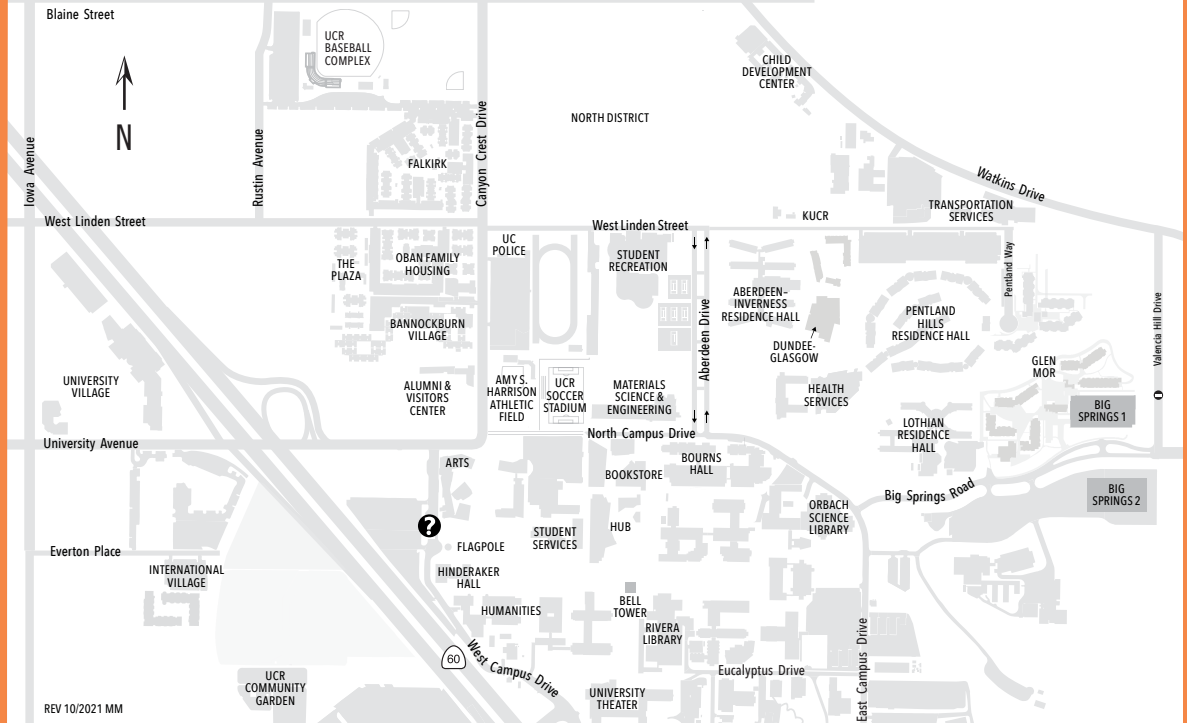

# ORANGE PERMIT PARKING

**UCR Transportation Services**  
683 Linden Street  
Riverside, CA 92521  
(951) 827-TAPS (8277)  
[transportation.ucr.edu](http://transportation.ucr.edu)

## Welcome to UC Riverside Transportation Services

*Your experience while at UCR is important to us.*

**UCR now uses Automated License Plate Recognition. Your parking permit is linked to your license plate.**

### **PARKING AND AVOIDING CITATIONS**

1. Permit valid only in Orange Lots Mon-Fri 6am-5pm in designated spaces in the Gethsemane Church parking lot at 891 Blaine Street (on the corner of Canyon Crest Drive and Blaine Street).
2. Your permit is valid in select Blue Lots after 6pm Monday through Friday, and all day on weekends (excludes Pay-By-Space and Reserved spaces).
3. Your license plate must be linked to your permit.
4. You must park in a space designated by painted lines.
5. Your license plate must remain visible from the drive aisle.
6. Do not park in ADA Disabled space unless you have a State Disabled Placard/Plate.
7. Do not park in Reserved Spaces, Pay-By-Space or Visitor Spaces.
8. Do not park in Housing Lots.
9. Do not park or stop in red zones, fire zones, bicycle lanes, walkways or grass areas.

For more information on parking fees, rules & regulations, alternative transportation and other related topics, please visit our website.

Transportation Services  
683 Linden Street  
Riverside, CA 92521  
(951) 827-TAPS (-8277)  
[transportation.ucr.edu](http://transportation.ucr.edu)